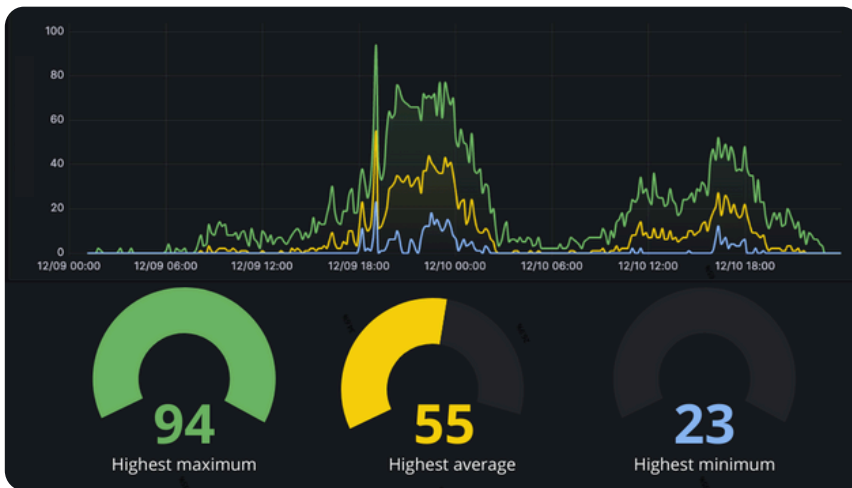

VizioCrowd

Counting in dense environments
with unparalleled privacy

The most innovative density sensor on the market

Area counting methods

Alerts on defined
event or threshold

Targeted places

Railway Stations &
Airports

VizioCrowd

Transform crowd with smart insights

Optimizing Spaces: From Safety to Satisfaction in Dense Environments

Capacity management

Ensure optimal density for safety and comfort in real-time

Attractiveness measurement

Gain insights into preferences to boost experience, satisfaction & loyalty

Enhanced Security

Strengthen emergency response with real-time crowd analysis

Easy to integrate

Compatible with all platforms thanks to a simple API